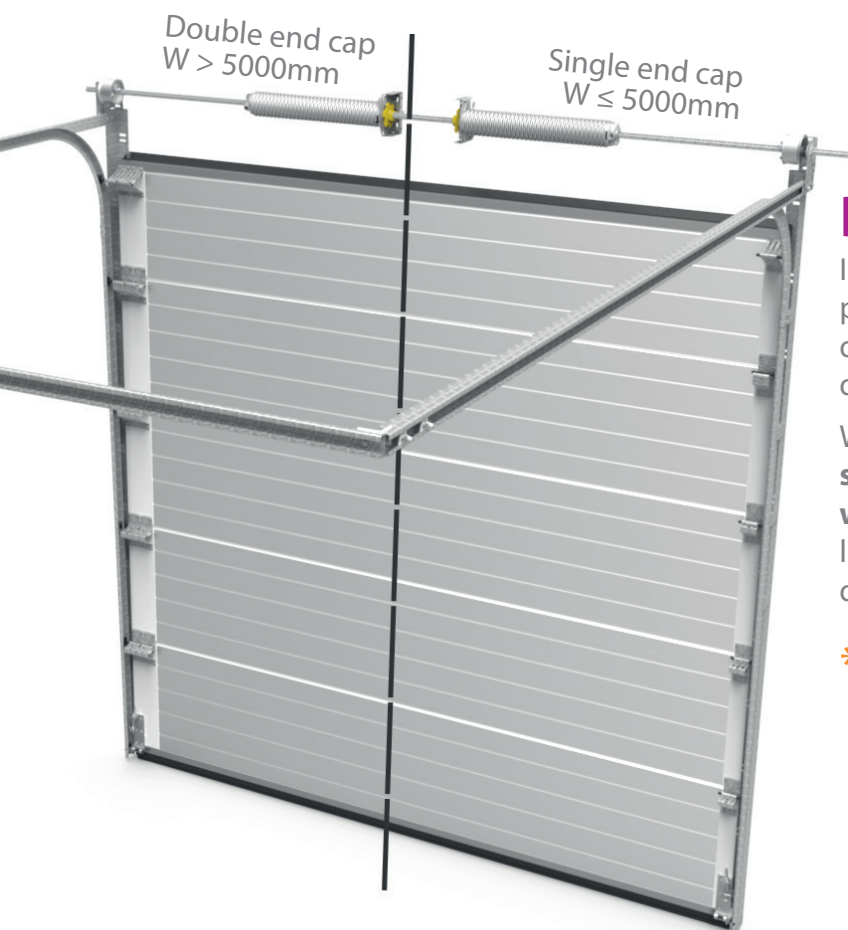

NEW END CAPS FOR TOORS GUARDY

Dear customer,

we have implemented new innovations for residential doors TOORS GUARDY in terms of colour of end caps and changed standard of their usage.

WHITE END CAPS

All received **orders** for residential doors **will be supplied with white end caps** (RAL 9010). We are convinced that this design change and unification of internal design of door leaf will be appreciated not only by you but also by your customers and will support your sales.

DOUBLE WHITE END CAPS

In PI 154 (February 2018) we informed you about possibility to order double side end caps with double side hinges for all TOORS doors of all dimensions.

We are **setting this technical solution as new standard for residential doors TOORS GUARDY wider than 5000mm***. This design will improve long time smooth operation of door leaf in the door track set.

* double end caps are not available for panel design 141,137,138,131