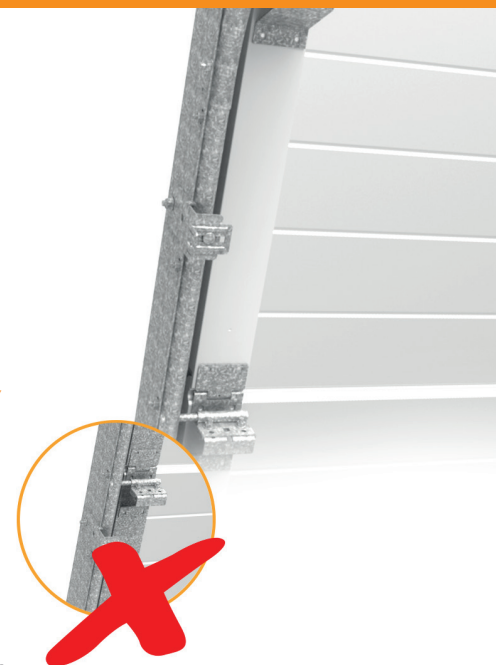

NEW END CAPS FOR TOORS GUARDY

Dear customer,

we have implemented new innovations for residential doors TOORS GUARDY in terms of colour of end caps and changed standard of their usage.

WHITE END CAPS

All received **orders** for residential doors **will be supplied with white end caps** (RAL 9010). We are convinced that this design change and unification of internal design of door leaf will be appreciated not only by you but also by your customers and will support your sales.

DOUBLE WHITE END CAPS

In PI 154 (February 2018) we informed you about possibility to order double side end caps with double side hinges for all TOORS doors of all dimensions.

We are **setting this technical solution as new standard for residential doors TOORS GUARDY wider than 5000mm***. This design will improve long time smooth operation of door leaf in the door track set.